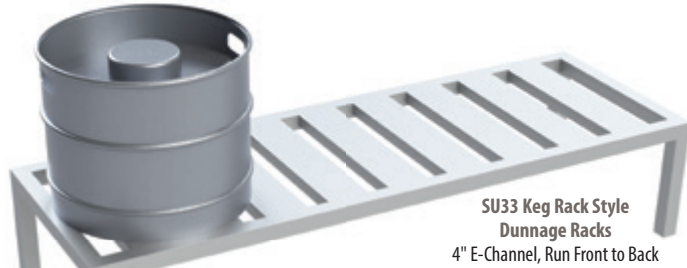

SU33 KEG RACK STYLE DUNNAGE RACKS | Aluminum All Welded

Black Plastic Caps

SU33 Keg Rack Style Dunnage Racks
4" E-Channel, Run Front to Back

Construction

- Available in Standard 3', 4', and 5' Lengths
- 18", 20" or 24" Depths
- 8" or 12" Heights
- 4" E-Channel, Run Front to Back, Keg Rack Style
- Cross Tubes made from 1-1/2" x 2" x 1/8" Wall
- Rectangular Extra Heavy Duty Aluminum Tube
- Uprights Made from 1-1/2" Square Aluminum Tube
- Fully Welded Frame for Strength
- Custom Sizes Available

NEW! SU33 KEG RACK STYLE DUNNAGE RACKS
Front to Back 4" E-Channels designed to hold the extra weight of Kegs

Don't see the exact size you need? Contact us, we can meet any of your custom needs!

Model Number	Overall Dimensions			Lbs. Cap.	Ship Lbs.	List \$
	W	D	H			
SU33-36188-C	36"	18"	8"	4000	13	395
SU33-361812-C	36"	18"	12"	4000	13	395
SU33-36208-C	36"	20"	8"	4000	14	402
SU33-362012-C	36"	20"	12"	4000	14	402
SU33-36248-C	36"	24"	8"	4000	16	459
SU33-362412-C	36"	24"	12"	4000	16	459
SU33-48188-C	48"	18"	8"	3500	16	454
SU33-481812-C	48"	18"	12"	3500	16	454
SU33-48208-C	48"	20"	8"	3500	17	459
SU33-482012-C	48"	20"	12"	3500	17	459
SU33-48248-C	48"	24"	8"	3500	19	545
SU33-482412-C	48"	24"	12"	3500	19	545
SU33-60188-C	60"	18"	8"	3500	20	513
SU33-601812-C	60"	18"	12"	3500	20	513
SU33-60208-C	60"	20"	8"	3500	21	517
SU33-602012-C	60"	20"	12"	3500	21	517
SU33-60248-C	60"	24"	8"	3500	24	630
SU33-602412-C	60"	24"	12"	3500	24	630

Construction

- Constructed of Heavy-Duty extruded 6063 aluminum alloy
- Standard 18", 20" and 24" depths
- Standard 30", 36", 42", 48", 54" and 60" widths
- Shown with Optional Removable Handle
- Fully Welded Frame for Strength

Frame

- All welded 1.5" square tubular frame
- Handle (sold separately) constructed of 1.315" tubing

Casters

- Heavy Duty 6x2 Poly-O Casters for easy maneuverability

Base

- E-Channel shelves are 4" x 1.187"